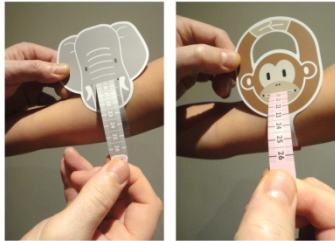

Press Information

October 24, 2012

Philips winners of Erkenningen Goed Industrieel Ontwerp 2012 (Recognitions Good Industrial Design)

Fight Malnutrition

(Special Award for Excellence in category 'Respect')

'Fight Malnutrition' is part of Philips Design's Philanthropy by Design program. Trunky and Monkey are child-friendly mid-upper arm circumference measuring straps which help to detect malnutrition in children under 5 years in under-served areas.

[Read more](#)