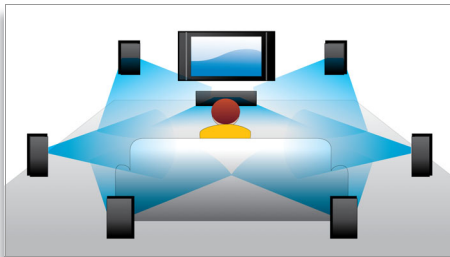

PHILIPS
sense and simplicity

Highlights

Blu-ray Disc playback

Blu-ray Discs have the capacity to carry high definition data, along with pictures in the 1920 x 1080 resolution that defines full high definition images. Scenes come to life as details leap at you, movements smoothen and images turn crystal clear. Blu-ray also delivers uncompressed surround sound - so your audio experience becomes unbelievably real. The high storage capacity of Blu-ray Discs also allow a host of interactive possibilities to be built in. Seamless navigation during playback and other exciting features like pop-up menus bring a whole new dimension to home entertainment.

Dolby TrueHD and DTS-HD MA

DTS-HD Master Audio and Dolby TrueHD delivers 7.1 channels of the finest sound from your Blu-ray Discs. Audio reproduced is virtually indistinguishable from the studio master, so you hear what the creators intended for you to hear. DTS-HD Master Audio and Dolby TrueHD complete your high definition entertainment experience.