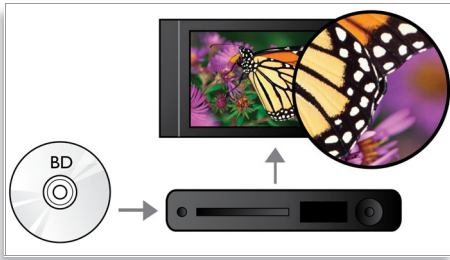

Hear more

- Dolby TrueHD and DTS-HD MA for HD 7.1 surround sound

Engage more

- USB 2.0 plays video/music from USB flash/hard disk drive
- BD-Live (Profile 2.0) to enjoy online Blu-ray bonus content
- Enjoy all your movies and music from CD and DVD
- EasyLink to control all HDMI CEC devices via a single remote

PHILIPS
sense and simplicity

Highlights

Blu-ray Disc playback

Blu-ray Discs have the capacity to carry high definition data, along with pictures in the 1920 x 1080 resolution that defines full high definition images. Scenes come to life as details leap at you, movements smoothen and images turn crystal clear. Blu-ray also delivers uncompressed surround sound - so your audio experience becomes unbelievably real. The high storage capacity of Blu-ray Discs also allow a host of interactive possibilities to be built in. Seamless navigation during playback and other exciting features like pop-up menus bring a whole new dimension to home entertainment.