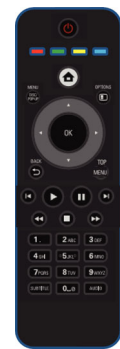

Philips 5000 series
Blu-ray Disc/ DVD player

3D playback

DivX Plus™ HD Net TV

BDP5200

Blu-ray 3D and the best of Internet on your TV

Be amazed with Blu-ray 3D and discover a new dimension in your movie experience at home. Enjoy the best of Internet on your TV with Net TV, hassle-free with the speedy built-in WiFi-n. And playback more than ever before with DivX Plus HD.

See more

- Blu-ray 3D Disc playback for a full HD 3D experience at home
- Net TV for popular online services on your TV
- DivX Plus HD Certified for high definition DivX playback
- DLNA Network Link to enjoy photos and videos from your PC
- Subtitle Shift for widescreen without any missing subtitles

Hear more

- Dolby TrueHD and DTS-HD MA for HD 7.1 surround sound

Engage more

- Built-in WiFi-n for faster, wider wireless performance
- USB 2.0 plays video/music from USB flash/hard disk drive
- Turn your Smartphone into a remote for Philips AV products
- BD-Live (Profile 2.0) to enjoy online Blu-ray bonus content
- EasyLink controls all EasyLink products with a single remote

PHILIPS
sense and simplicity

Highlights

Blu-ray 3D Disc playback

Full HD 3D provides the illusion of depth for a heightened, realistic cinema viewing experience at home. Separate images for the left and right eyes are recorded in 1920 x 1080 full HD quality and alternately played on screen at a high speed. By watching these images through special glasses that are timed to open and close the left and right lenses in synchronization with the alternating images, the full-HD 3D viewing experience is created.