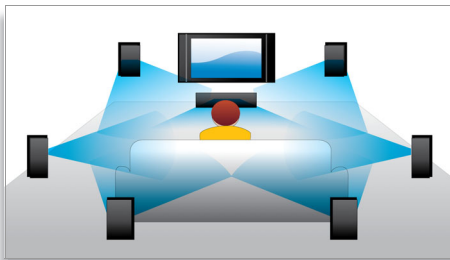

PHILIPS
sense and simplicity

Highlights

Blu-ray 3D Disc playback

Full HD 3D provides the illusion of depth for a heightened, realistic cinema viewing experience at home. Separate images for the left and right eyes are recorded in 1920 x 1080 full HD quality and alternately played on screen at a high speed. By watching these images through special glasses that are timed to open and close the left and right lenses in synchronization with the alternating images, the full-HD 3D viewing experience is created.

Dolby TrueHD and DTS-HD MA

DTS-HD Master Audio and Dolby TrueHD delivers 7.1 channels of the finest sound from your Blu-ray Discs. Audio reproduced is virtually indistinguishable from the studio master, so you hear what the creators intended for you to hear. DTS-HD Master Audio and Dolby TrueHD complete your high definition entertainment experience.