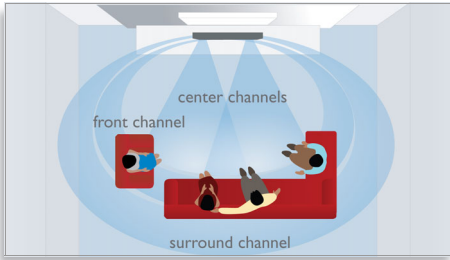

Highlights

Ambisound technology

Ambisound technology produces truly embracing multi-channel surround sound from fewer speakers. It delivers an immersive 5.1 sound experience without the constraints of sitting position, room shape or size, and without the clutter of multiple speakers and cables. Through the combined effect of psychoacoustic phenomena, array processing and precisely angled driver positioning, Ambisound delivers more sound from fewer speakers.