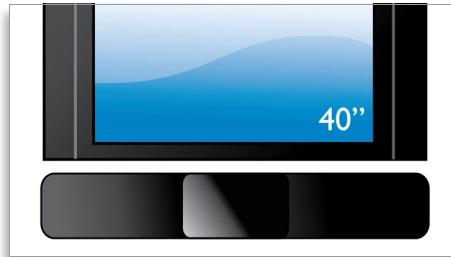

SoundBar design (40")

The SoundBar lends an air of sophistication and grace to any living room. Though it is designed to fit a flat TV with a 40" screen or larger, it will also sit under any other flat TV like a companion - matching all your interior and your lifestyle.

Slim and premium design

Slim and premium design in high quality brushed aluminum

Wireless network ready

Wireless network ready for easy access to entertainment