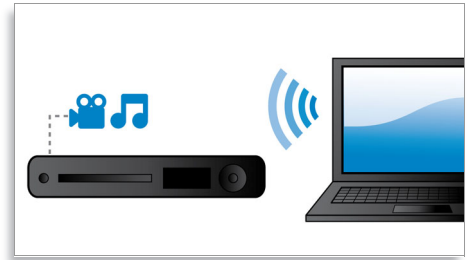

DLNA Network Link

The DLNA Network link provides easy access to personal photos, music, videos or movies on your PC or Home Network. It uses the Ethernet (LAN) connection with DLNA protocol that assures that DLNA certified products will work together seamlessly. By connecting your TV, home theater or Blu-ray Disc player to your home network, you will be able to access information from all DLNA certified devices. You can access your world of entertainment at a simple push of a button with the intuitive user interface, that is designed for easy browsing.