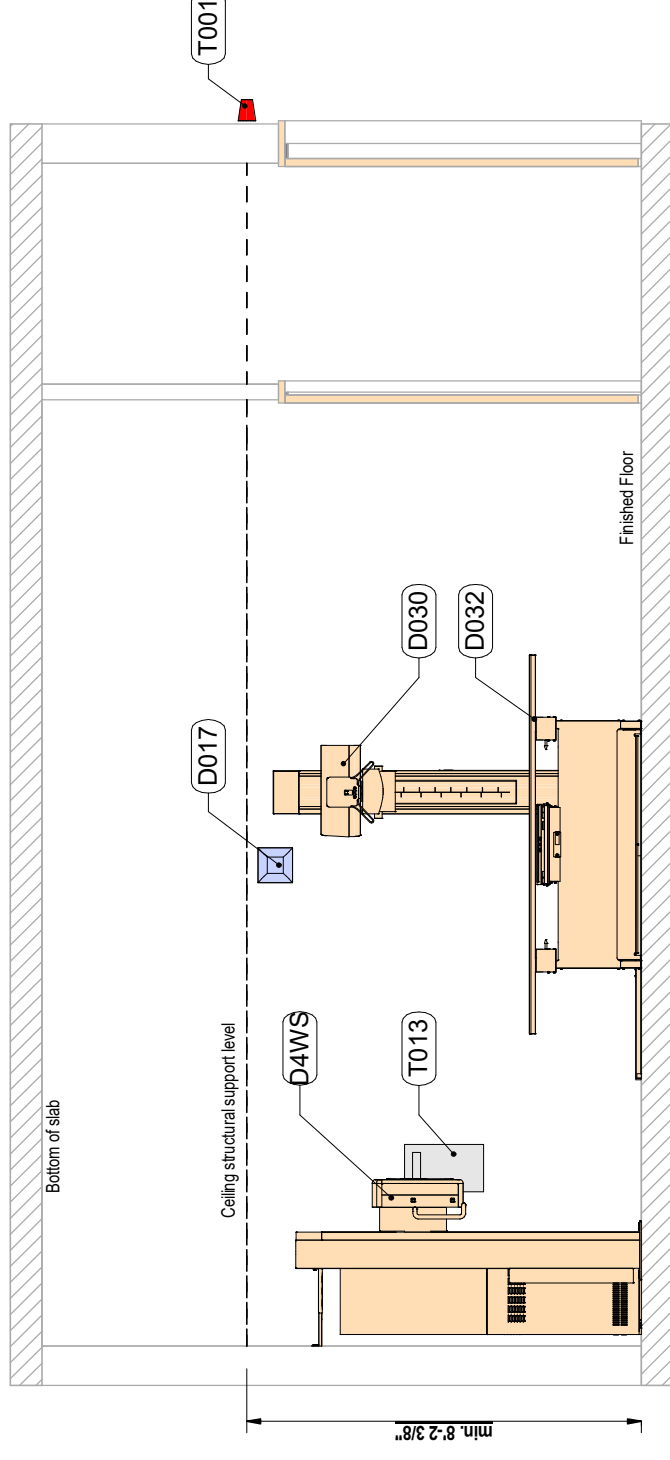

**Legend**

-  Building Element
-  Warning Light
-  Elements installed on the Ceiling
-  Elements installed on the Floor, Wall or unattached

Code	Description
------	-------------

T001	Warning light
------	---------------

**Control Room**

D012	Eleva Workspot with EEC for C50 Dura Diagnost40
------	---

**Examination Room**

T099	Emergency Power OFF Switch
D017	Cable Outlet
D4WS	Dura Diagnost 40 Wall Stand
D030	DuraDiagnost 4.1 Tube Stand
D032	Dura diagnost 40 Patient Table

**Technical Area**

T013	Earth Reference and Dynamic Main Switch
GEN	M-Cabinet CXA with Wallbox

Code	Description
T001	Warning light
<b>Control Room</b>	
D012	Eleva Workspot with EEC for C50 Dura Diagnost40
<b>Examination Room</b>	
T099	Emergency Power OFF Switch
D017	Cable Outlet
D4WS	Dura Diagnost 40 Wall Stand
D030	DuraDiagnost 4.1 Tube Stand
D032	Dura diagnost 40 Patient Table
<b>Technical Area</b>	
T013	Earth Reference and Dynamic Main Switch
GEN	M-Cabinet CXA with Wallbox

**1: Section A**

□ 1/4" = 1'-0"

**2: Section B**

□ 1/4" = 1'-0"

Code	Description
T001	Warning light
<b>Control Room</b>	
D012	Eleva Workspot with EEC for C50 Dura Diagnost40
<b>Examination Room</b>	
T099	Emergency Power OFF Switch
D017	Cable Outlet
D4WS	Dura Diagnost 40 Wall Stand
D030	DuraDiagnost 4.1 Tube Stand
D032	Dura diagnost 40 Patient Table
<b>Technical Area</b>	
T013	Earth Reference and Dynamic Main Switch
GEN	M-Cabinet CXA with Wallbox