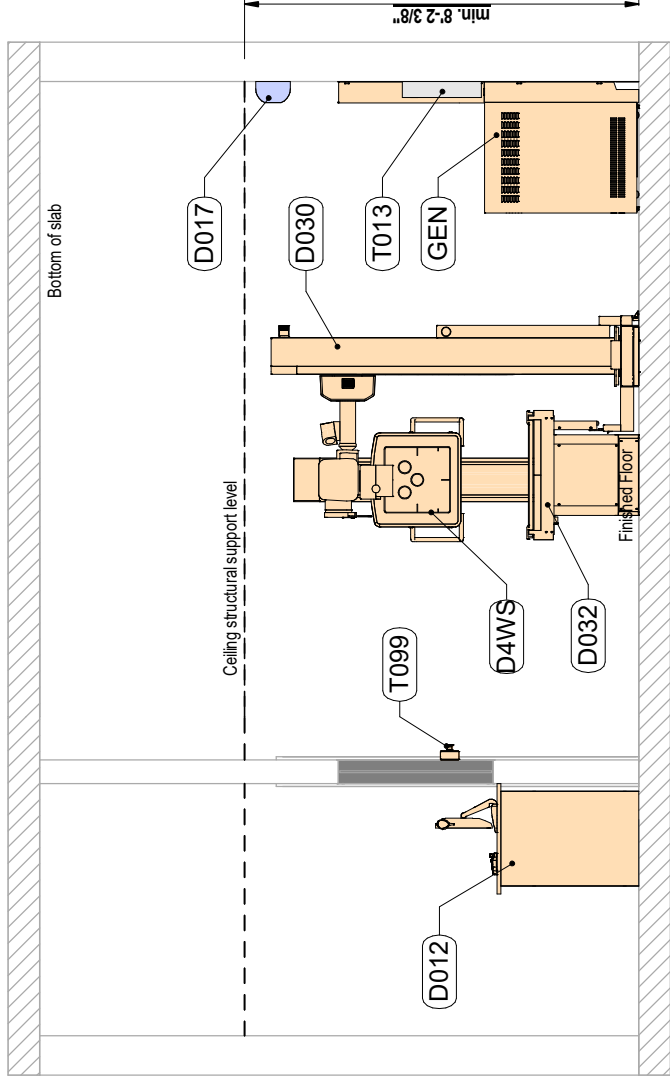

**Legend**

-  Building Element
-  Warning Light
-  Elements installed on the Ceiling
-  Elements installed on the Floor, Wall or unattached

Code	Description
------	-------------

T001	Warning light
------	---------------

**Control Room**

D012	Eleva Workspot with EEC for C50 Dura Diagnost40
------	---

**Examination Room**

T099	Emergency Power OFF Switch
D017	Cable Outlet
D4WS	Dura Diagnost 40 Wall Stand
D030	DuraDiagnost 4.1 Tube Stand
D032	Dura diagnost 40 Patient Table

**Technical Area**

T013	Earth Reference and Dynamic Main Switch
GEN	M-Cabinet CXA with Wallbox

Code	Description
T001	Warning light
<b>Control Room</b>	
D012	Eleva Workspot with EEC for C50 Dura Diagnost40
<b>Examination Room</b>	
T099	Emergency Power OFF Switch
D017	Cable Outlet
D4WS	Dura Diagnost 40 Wall Stand
D030	DuraDiagnost 4.1 Tube Stand
D032	Dura diagnost 40 Patient Table
<b>Technical Area</b>	
T013	Earth Reference and Dynamic Main Switch
GEN	M-Cabinet CXA with Wallbox

**1: Section A**

□ 1/4" = 1'-0"

**2: Section B**

□ 1/4" = 1'-0"

Code	Description
T001	Warning light
<b>Control Room</b>	
D012	Eleva Workspot with EEC for C50 Dura Diagnost40
<b>Examination Room</b>	
T099	Emergency Power OFF Switch
D017	Cable Outlet
D4WS	Dura Diagnost 40 Wall Stand
D030	DuraDiagnost 4.1 Tube Stand
D032	Dura diagnost 40 Patient Table
<b>Technical Area</b>	
T013	Earth Reference and Dynamic Main Switch
GEN	M-Cabinet CXA with Wallbox