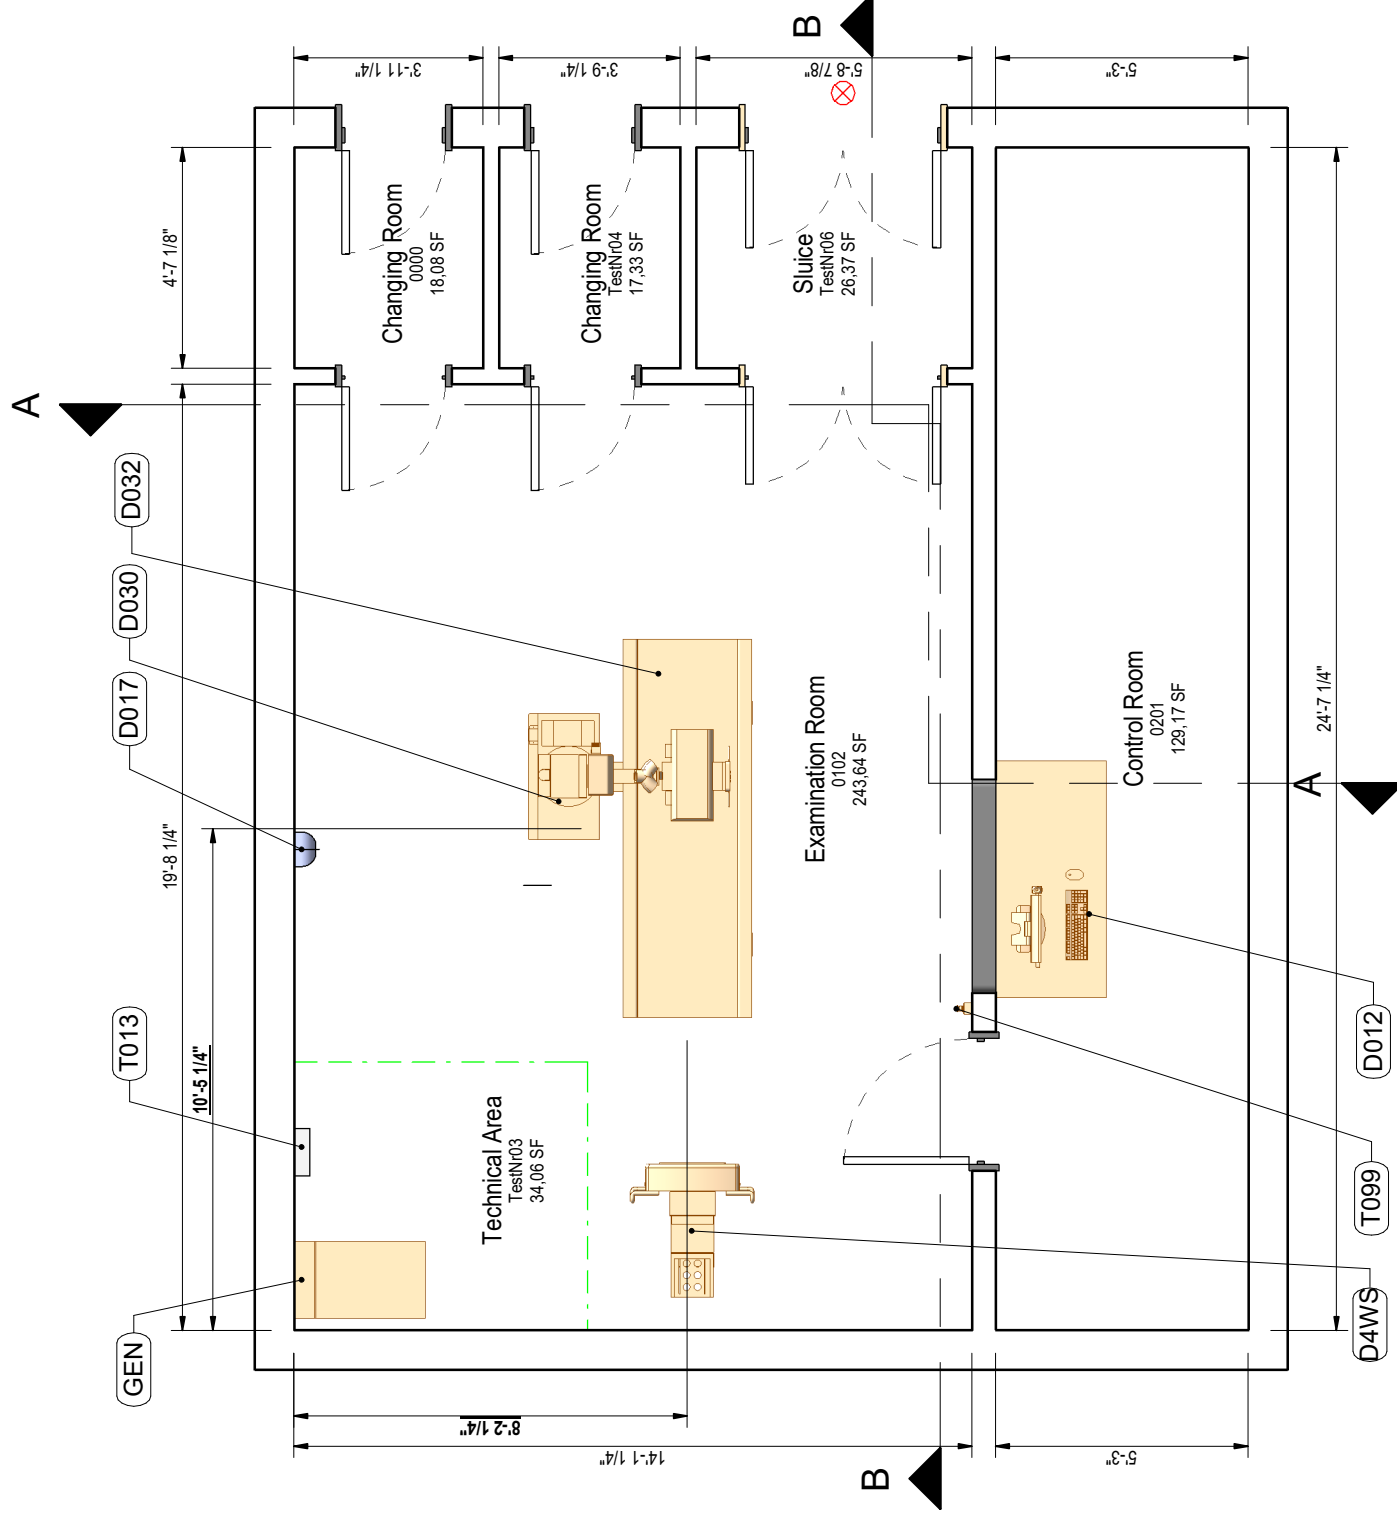

**Legend**

-  Building Element
-  Warning Light
-  Elements installed on the Ceiling
-  Elements installed on the Floor, Wall or unattached

Code	Description
------	-------------

T001	Warning light
------	---------------

**Control Room**

D012	Eleva Workspot with EEC for C50 Dura Diagnost40
------	---

**Examination Room**

T099	Emergency Power OFF Switch
D017	Cable Outlet
D4WS	Dura Diagnost 40 Wall Stand
D030	DuraDiagnost 4.1 Tube Stand
D032	Dura diagnost 40 Patient Table

**Technical Area**

T013	Earth Reference and Dynamic Main Switch
GEN	M-Cabinet CXA with Wallbox

Code	Description
T001	Warning light
<b>Control Room</b>	
D012	Eleva Workspot with EEC for C50 Dura Diagnost40
<b>Examination Room</b>	
T099	Emergency Power OFF Switch
D017	Cable Outlet
D4WS	Dura Diagnost 40 Wall Stand
D030	DuraDiagnost 4.1 Tube Stand
D032	Dura diagnost 40 Patient Table
<b>Technical Area</b>	
T013	Earth Reference and Dynamic Main Switch
GEN	M-Cabinet CXA with Wallbox

**1: Section A**

□ 1/4" = 1'-0"

**2: Section B**

□ 1/4" = 1'-0"

Code	Description
T001	Warning light
<b>Control Room</b>	
D012	Eleva Workspot with EEC for C50 Dura Diagnost40
<b>Examination Room</b>	
T099	Emergency Power OFF Switch
D017	Cable Outlet
D4WS	Dura Diagnost 40 Wall Stand
D030	DuraDiagnost 4.1 Tube Stand
D032	Dura diagnost 40 Patient Table
<b>Technical Area</b>	
T013	Earth Reference and Dynamic Main Switch
GEN	M-Cabinet CXA with Wallbox