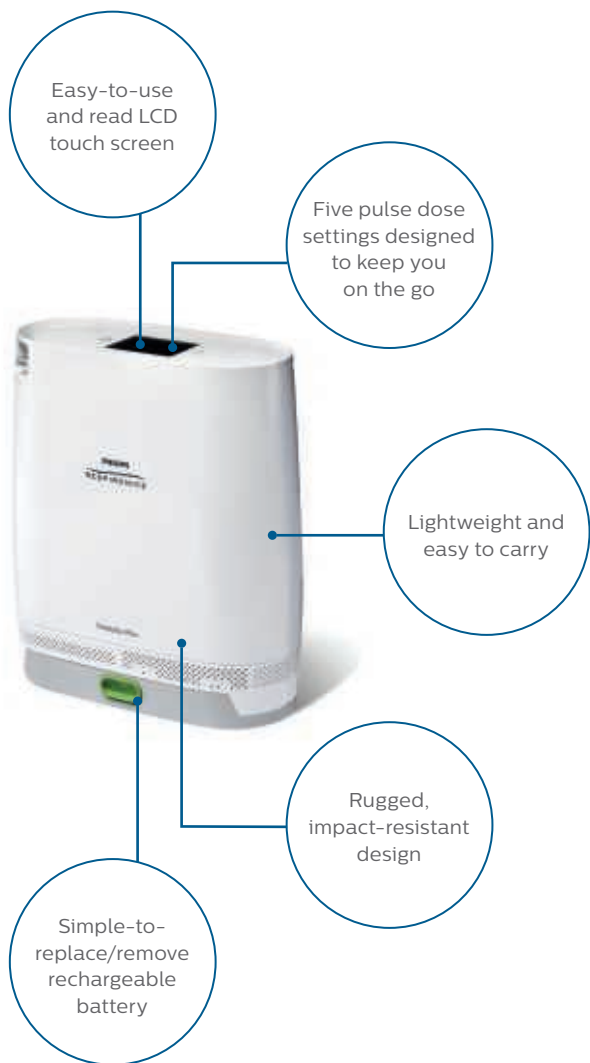

SimplyGo Mini at a glance

Easy-to-use
and read LCD
touch screen

Five pulse dose
settings designed
to keep you
on the go

Lightweight and
easy to carry

Rugged,
impact-resistant
design

Simple-to-
replace/remove
rechargeable
battery

Letting you be you

With its sleek, lightweight, and non-clinical design, SimplyGo Mini doesn't draw attention to itself. A stylish case is included for a comfortable way for you to carry by hand or over your shoulder.