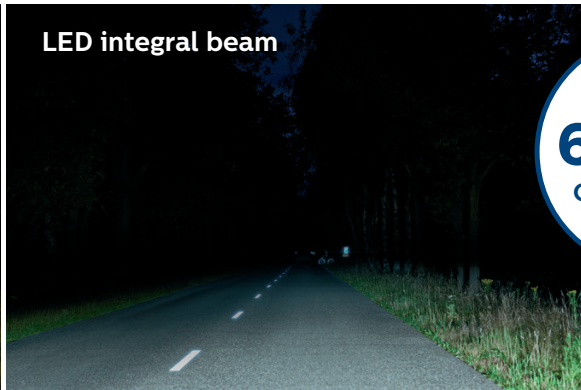

**PHILIPS**

LED  
integral beam

See farther down the road with  
**Philips LED integral beam.**

### Powerful cool white light

- Universal LED replacement upgrade for vehicles with H6024, H6054, H4651, H4656 applications
- More durable than a conventional sealed beam, with increased lifetime
- Wider versatility – compatible with 12V and 24V systems
- High tech look – brighter and whiter than conventional halogen lighting
- DOT compliant

See farther down the road with **Philips LED integral beam**.

Up to  
**6000K**  
cool white  
light

*Images for illustration purposes only.*