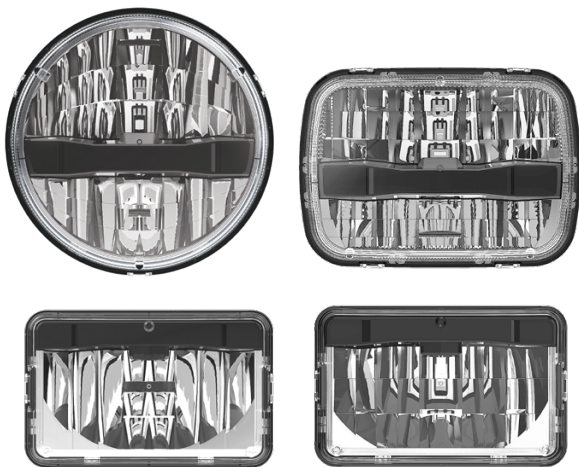

See farther down the road with **Philips LED integral beam**.

Up to  
**6000K**  
cool white  
light

*Images for illustration purposes only.*

## State-of-the-art LED technology

- Easy installation – plug and play replacement for halogen and incandescent sealed beams
- Up to 6000K powerful cool white light
- Sharp cut-off point for legal beam on the road
- Safe beam performance – no glare
- 12/24V compatibility
- Available for 7" round, 5"x7" and 4"x6" rectangular sealed beam applications
- Philips LED integral beam headlights can be used for H6024, H6054, H4651, H4656