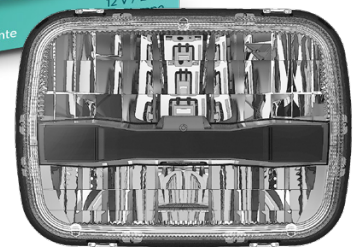

**PHILIPS**

LED  
integral beam

See farther down the road with  
**Philips LED integral beam.**

### Powerful cool white light

- Universal LED replacement upgrade for vehicles with H6024, H6054, H4651, H4656 applications
- More durable than a conventional sealed beam, with increased lifetime
- Wider versatility – compatible with 12V and 24V systems
- High tech look – brighter and whiter than conventional halogen lighting
- DOT compliant

See farther down the road with **Philips LED integral beam**.

Up to  
**6000K**  
cool white  
light

*Images for illustration purposes only.*

## State-of-the-art LED technology

- Easy installation – plug and play replacement for halogen and incandescent sealed beams
- Up to 6000K powerful cool white light
- Sharp cut-off point for legal beam on the road
- Safe beam performance – no glare
- 12/24V compatibility
- Available for 7" round, 5"x7" and 4"x6" rectangular sealed beam applications
- Philips LED integral beam headlights can be used for H6024, H6054, H4651, H4656