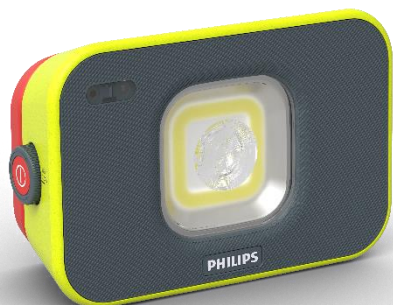

PHILIPS

LED work light
Xperion 6000 Flood

Philips LED work light Xperion 6000 Flood

Multipurpose LED projector light

Philips Xperion 6000 Flood multipurpose projector combines an intense 1000 lumens dimmable flood light together with a bright focused beam. Easily controlled by a smart zoom knob or motion sensing. Resistant to shocks and water, this lamp is built to last.

Powerful LED light with multiple outputs

- Lights up large area with **1000 lm dimmable flood light**
- Focus light with **250lm spotlight**

Smart-zoom knob to easily control your light

- Adjust your light from wide flood illumination to focused brightness with the turn of a wheel

Beam angle
(100°)

Operating
time (3h/9h)

Charging
time (<4,5h)

Charging
USB-C

Product data and delivery information

Pack	Philips designation	Reference	EAN1	EAN3	GOC	MOQ
X1	LED WSL Flood X60FL X1	X60FLX1	8719018019097	8719018019103	1909731	6

Description	Levels	Qty	Length (cm)	Width (cm)	Height (cm)	Gross Weight (kg)
Philips LED work light Xperion 6000 Pillar X60PILLX1	Level 1 (Single box)	1 unit	12	6.3	15	0,5756
	Level 3 (Outer box)	6 units	26	17	21.5	3,72
	Level 4 (Pallet)	84 units	100	120	140	67