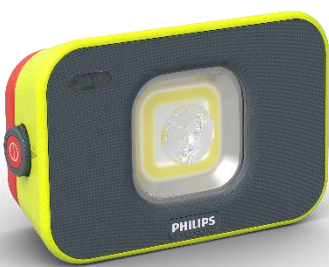

PHILIPS

LED work light
Xperion 6000 Flood

Philips LED work light Xperion 6000 Flood

Multipurpose LED projector light

Philips Xperion 6000 Flood multipurpose projector combines an intense 1000 lumens dimmable flood light together with a bright focused beam. Easily controlled by a smart zoom knob or motion sensing. Resistant to shocks and water, this lamp is built to last.

Powerful LED light with multiple outputs

- Lights up large area with **1000 lm dimmable flood light**
- Focus light with **250lm spotlight**

Smart-zoom knob to easily control your light

- Adjust your light from wide flood illumination to focused brightness with the turn of a wheel

Long running time in different light modes

- A single charge provides enough energy for a full day's work: **up to 22 hours** in Eco mode, 3 hours in Boost mode and 9 hours with the spot beam.

Smart, ergonomic, versatile design

- Resistant to impacts, water and solvents (IP65/IK07)

1000 lm
Flood light

250 lm
Spotlight

Dimming

Zoom
light

Light settings
memory

Motion
detection

Power
bank