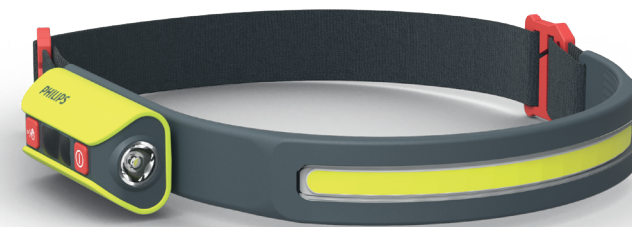

Xperion 6000 Headlamp

Dual mode LED headlamp

The Headlamp headband-mounted work light puts brilliant LED illumination right on the task at hand. Powered by state-of-the-art Xperion LED chips, the Headlamp features two light sources. Across the front of the headband, an LED light strip provides a broad beam of light of up to 300 Lumens in Boost mode and up to 150 Lumens in Eco mode. A spotlight mounted on the side of the headband provides a narrow, intense beam of up to 120 Lumens. The hands-free motion detection feature allows you to turn on and off the light without touching it. The Headlamp is resistant to solvents and is rated IK07/IP65 against impacts and dust and water intrusion.