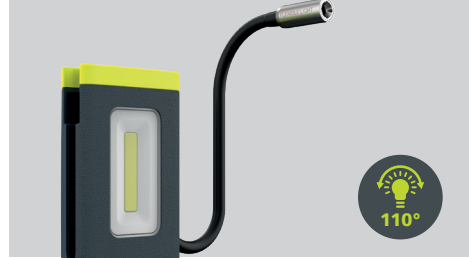

*Accessories sold separately

Premium LED light with multiple outputs

- 500 Lumens
- 250 Lumens
- 180 Lumens

Precision light with ergonomic design and wide beam angle

- 90°
- 100°

Long operating time in different light modes

Xperion 6000 Pocket

The compact but powerful light

Its wide-beam light delivers up to 300 Lumens in Boost mode to give you the bright light you need. With an ultra-flexible 100 Lumens, 10 inch hose spotlight, the compact, powerful Philips Xperion 6000 Pocket is perfect for confined spaces.

Premium LED light with multiple outputs

Precision light with flexible hose spotlight and wide beam angle

Long operating time in different light modes

Strong magnet and 360° rotatable hook

Compatible with the Multi Dock Station*

Resistant to impacts, water, and solvents

*Accessory sold separately

Xperion 6000 Slim

Perfect for narrow spaces

The versatile Philips Xperion 6000 Slim is ideal for narrow spaces. Featuring 500 Lumens in Boost and 250 Lumens in Eco mode, its unique 270° rotating light module helps you direct the powerful beam where you need it. The spotlight delivers 150 Lumens and up to 9 hours of run time.