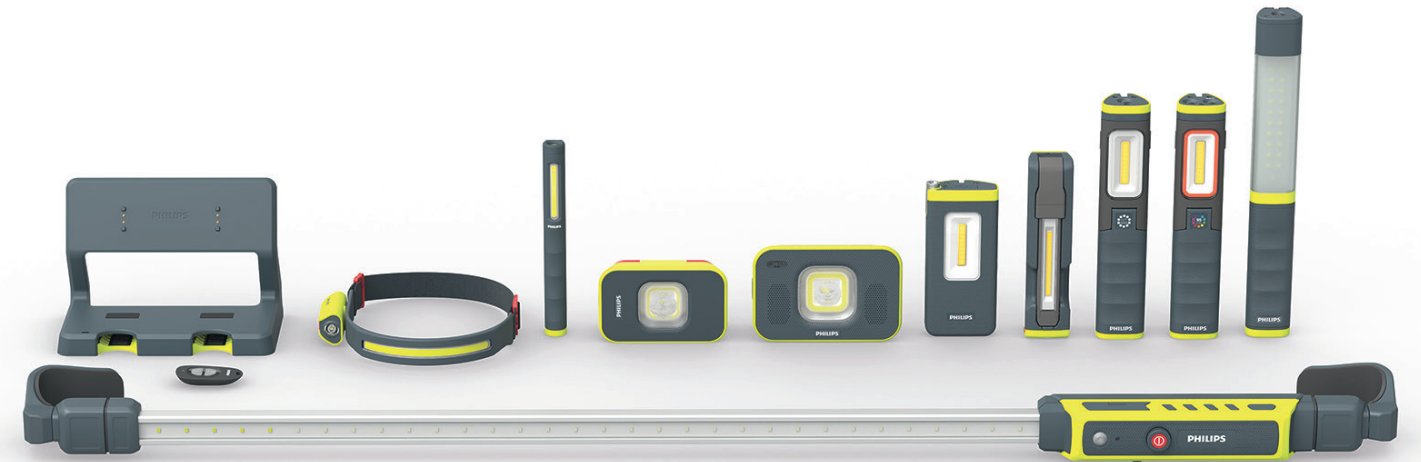

Discover our **Xperion 6000** LED work lights

Philips Xperion 6000 LED work lights were conceived, engineered, and built for auto service professionals.

With their state-of-the-art Philips Xperion LED chips, incredibly rugged construction, and innovative features such as 360° rotating hooks, hinged light panels, and multiple illumination modes, these lights are designed to deliver years of reliable service and brilliant illumination in shop bays and anywhere superior lighting is needed.

The Philips Xperion 6000 LED work light line includes six hand-held lights, two flood projector lights, an under hood extendable light, a wearable headlamp, a multi-dock charging station, and the Find My Device accessory.