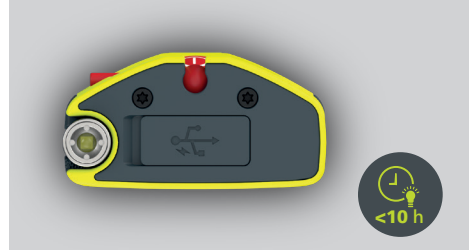

*Accessories sold separately

Premium LED light with multiple outputs

- 500 Lumens
- 250 Lumens
- 180 Lumens

Precision light with ergonomic design and wide beam angle

- 90°
- 100°

Long operating time in different light modes

Xperion 6000 Pocket

The compact but powerful light

Its wide-beam light delivers up to 300 Lumens in Boost mode to give you the bright light you need. With an ultra-flexible 100 Lumens, 10 inch hose spotlight, the compact, powerful Philips Xperion 6000 Pocket is perfect for confined spaces.

Premium LED light with multiple outputs

Precision light with flexible hose spotlight and wide beam angle

Long operating time in different light modes

Strong magnet and 360° rotatable hook

Compatible with the Multi Dock Station*

Resistant to impacts, water, and solvents

*Accessory sold separately

Xperion 6000 Slim

Perfect for narrow spaces

The versatile Philips Xperion 6000 Slim is ideal for narrow spaces. Featuring 500 Lumens in Boost and 250 Lumens in Eco mode, its unique 270° rotating light module helps you direct the powerful beam where you need it. The spotlight delivers 150 Lumens and up to 9 hours of run time.