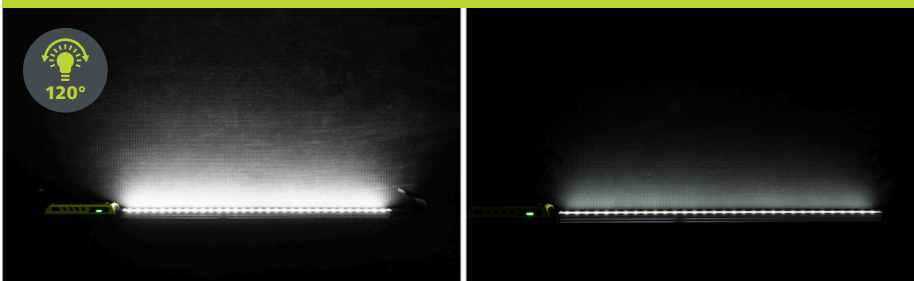

*Accessories sold separately

Premium LED light with multiple outputs

- 500 Lumens
- 250 Lumens
- 180 Lumens

Precision light with ergonomic design and wide beam angle

- 90°
- 100°

Long operating time in different light modes

32 high quality LEDs

Telescopic extendable mount from both sides

Resistant to impacts, water, and solvents

Motion detection function

Bright 120° wide beam angle; Dimmable light output

Multi Dock Station

Docking station for charging multiple devices