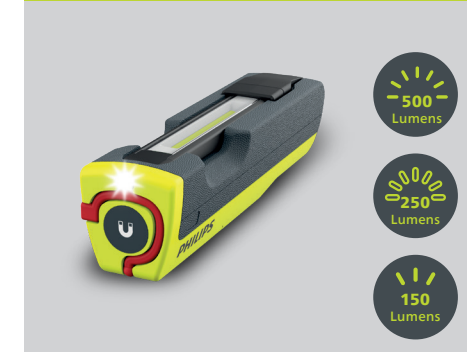

*Accessories sold separately

Premium LED light with multiple outputs

- 500 Lumens
- 250 Lumens
- 180 Lumens

Precision light with ergonomic design and wide beam angle

- 90°
- 100°

Long operating time in different light modes

Premium LED light with multiple outputs

Precision light with flexible hose spotlight and wide beam angle

Long operating time in different light modes

Strong magnet and 360° rotatable hook

Compatible with the Multi Dock Station*

Resistant to impacts, water, and solvents

*Accessory sold separately

Xperion 6000 Slim

Perfect for narrow spaces

The versatile Philips Xperion 6000 Slim is ideal for narrow spaces. Featuring 500 Lumens in Boost and 250 Lumens in Eco mode, its unique 270° rotating light module helps you direct the powerful beam where you need it. The spotlight delivers 150 Lumens and up to 9 hours of run time.

Premium LED light with multiple outputs

Unique 270° rotating light module and wide beam angle

Long operating time in different light modes

Strong magnet and 360° rotatable hook

Compatible with Find My Device and Multi Dock Station*