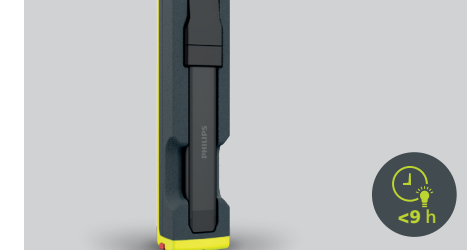

Resistant to impacts, water, and solvents

*Accessory sold separately

Xperion 6000 Slim

Perfect for narrow spaces

The versatile Philips Xperion 6000 Slim is ideal for narrow spaces. Featuring 500 Lumens in Boost and 250 Lumens in Eco mode, its unique 270° rotating light module helps you direct the powerful beam where you need it. The spotlight delivers 150 Lumens and up to 9 hours of run time.

Premium LED light with multiple outputs

Unique 270° rotating light module and wide beam angle

Long operating time in different light modes

Strong magnet and 360° rotatable hook

Compatible with Find My Device and Multi Dock Station*