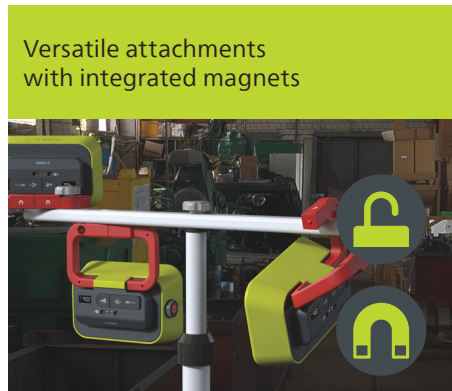

Xperion 6000 Flood Audio

Audio LED projector light

With its 1000 Lumens Floodlight, 250 Lumens variable beam Spotlight, the Philips Xperion 6000 Flood audio-enabled projector gets the job done. The smart-zoom knob and motion sensor simplify control, while Bluetooth speakers are music to the ears.