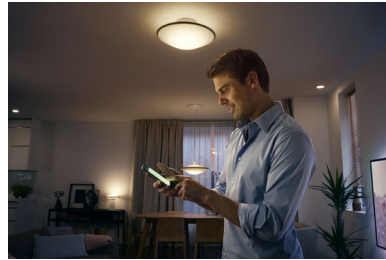

Smooth wireless dimming

Adjust the brightness of your Philips Hue lights easy and seamlessly via your smart device. No need to rewire your home or install a wall dimmer.