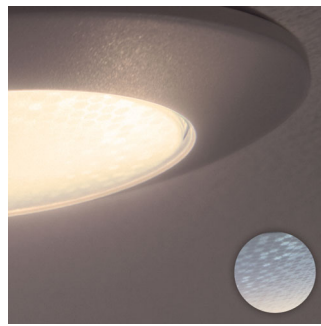

All shades of white light

Set the right ambience for any moment with a range of beautiful, natural white LED light. Use the app on your smart device to set any shade of white light, from cool energizing daylight (6500K) to relaxing warm white light (2200K).

Smooth wireless dimming

Adjust the brightness of your Philips Hue lights easy and seamlessly via your smart device. No need to rewire your home or install a wall dimmer.

3D texture for sparkling light

Hue Phoenix has a 3D texture that enhances its looks and gives a pleasant diffusion of light. The surface of the lamp is covered with a hexagonal pattern that captures and reflects light, which creates a sparkling effect. The effect changes depending on your viewing angle, making Hue Phoenix a dynamic and eye-catching piece of decoration in your home, even when the lights are off.