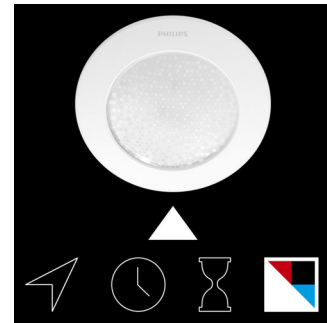

All shades of white light

Set the right ambience for any moment with a range of beautiful, natural white LED light. Use the app on your smart device to set any shade of white light, from cool energizing daylight (6500K) to relaxing warm white light (2200K).

Smooth wireless dimming

Adjust the brightness of your Philips Hue lights easy and seamlessly via your smart device. No need to rewire your home or install a wall dimmer.

3D texture for sparkling light

Hue Phoenix has a 3D texture that enhances its looks and gives a pleasant diffusion of light. The surface of the lamp is covered with a hexagonal pattern that captures and reflects light, which creates a sparkling effect. The effect changes depending on your viewing angle, making Hue Phoenix a dynamic and eye-catching piece of decoration in your home, even when the lights are off.

Control from your smart device

Connect this Philips Hue lamp with the Hue bridge and discover the full range of lighting

3115531PH

possibilities. Control the Hue lamp wirelessly from any iOS or Android device via the Philips Hue app or any third party app developed for Hue. Set timers, notifications, alarms, geofencing for soft security, and sync to your entertainment system for the full Hue experience.

Timers & light notifications

Set your Philips Hue lights to notify you of incoming calls, messages, social media updates, appointments, the weather and other relevant communications received through your smart device. Through the IFTTT platform, you can set different behaviors for your lighting. Hue's ambient light notifications are a pleasant way to keep you informed and connected.