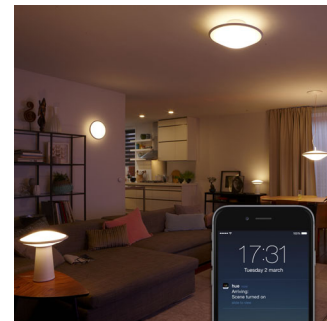

All shades of white light

Set the right ambience for any moment with a range of beautiful, natural white LED light. Use the app on your smart device to set any shade of white light, from cool energizing daylight (6500K) to relaxing warm white light (2200K).

Control from your smart device

Connect this Philips Hue lamp with the Hue bridge and discover the full range of lighting

3115531PH

possibilities. Control the Hue lamp wirelessly from any iOS or Android device via the Philips Hue app or any third party app developed for Hue. Set timers, notifications, alarms, geofencing for soft security, and sync to your entertainment system for the full Hue experience.

Timers & light notifications

Set your Philips Hue lights to notify you of incoming calls, messages, social media updates, appointments, the weather and other relevant communications received through your smart device. Through the IFTTT platform, you can set different behaviors for your lighting. Hue's ambient light notifications are a pleasant way to keep you informed and connected.

Safety and security at home

Make it look like you are at home even when you are away. Set scheduled alarms or use timers to turn your lights on and off at fixed or random times. With online access, you can also control your home lighting directly via the app on your smart device. Enable geofencing in the app and your lights will automatically turn on or off when you enter or leave the house. Convenient and peace of mind - wherever you are.