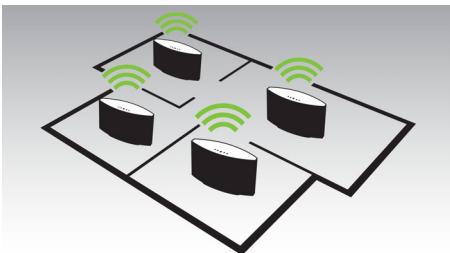

Highlights

Twin audiophile-grade drivers

The speaker features two audiophile-grade drivers and two bass ports for expanded low frequency bass, creating a truly immersive and dynamic sound. Enjoy powerful sound in a compact size.

Spotify Connect

Spotify Connect for an effortless native app experience

Networked speakers

Networked speakers mean you can play a song in one room, or in multiple rooms at the same time so your music can follow you around the house.