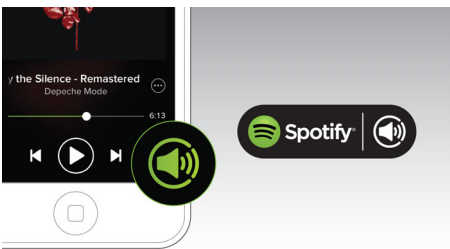

High fidelity sound

- Authentic sound from twin audiophile-grade drivers

Design that blends into your interior

- Versatile placement to fit in any home

Enjoy all your music anywhere at home

- Spotify Connect for an effortless native app experience
- Play music from one speaker at a time or all at once

Intuitive and easy to use

- Philips companion apps simplify wireless speaker setup
- Just hit play to start your music wherever you left off

PHILIPS

Spotify multiroom speaker
Spotify Connect Multiroom, Just hit to play

Highlights

Twin audiophile-grade drivers

The speaker features two audiophile-grade drivers and two bass ports for expanded low frequency bass, creating a truly immersive and dynamic sound. Enjoy powerful sound in a compact size.

Spotify Connect

Spotify Connect for an effortless native app experience

Networked speakers

Networked speakers mean you can play a song in one room, or in multiple rooms at the same time so your music can follow you around the house.