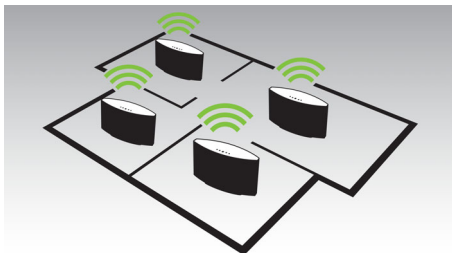

Highlights

Quad audiophile-grade drivers

The speaker feature four audiophile-grade drivers and two bass ports for expanded low frequency bass, creating a truly immersive and dynamic sound. Enjoy powerful sound in a compact size.

Spotify Connect

Spotify Connect for an effortless native app experience

Networked speakers

Networked speakers mean you can play a song in one room, or in multiple rooms at the same time so your music can follow you around the house.