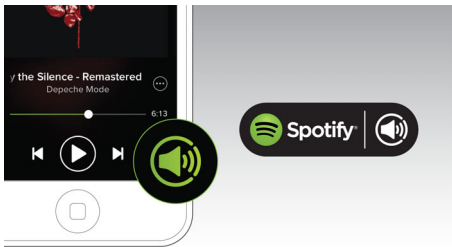

High fidelity sound

- Authentic sound from quad audiophile grade drivers

Design that blends into your interior

- Versatile placement to fit in any home

Enjoy all your music anywhere at home

- Spotify Connect for an effortless native app experience
- Play music from one speaker at a time or all at once

Intuitive and easy to use

- Philips companion apps simplify wireless speaker setup
- Just hit play to start your music wherever you left off

PHILIPS

Spotify multiroom speaker
Spotify Connect Multiroom, Just hit to play

Highlights

Quad audiophile-grade drivers

The speaker feature four audiophile-grade drivers and two bass ports for expanded low frequency bass, creating a truly immersive and dynamic sound. Enjoy powerful sound in a compact size.

Spotify Connect

Spotify Connect for an effortless native app experience

Networked speakers

Networked speakers mean you can play a song in one room, or in multiple rooms at the same time so your music can follow you around the house.